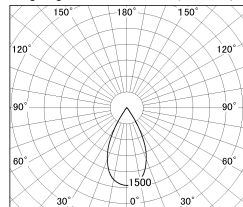

Installation	Recessed mount
Type	Cledy versa L-G Antiglare (DD126_AG-LX)
Fixture wattage	35.5W
Beam angle	51deg
Color Temp.	3000K
CRI	Ra>90
Luminous	2703 lm
Body	Die-castaluminumalloy
Body finish	N/A
Trim finish	White
Reflector finish	Mirror
IP Rate	IP20
Light source	COB module
Input Voltage	AC220~240V
Dimming Type	Non-Dimmable
Certificate	CE,CCC
Cut Hole	150mm

■ Lighting Distribution Curve (cd/1000 lm)