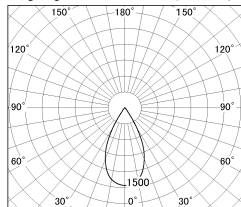

Installation	Recessed mount
Type	Cledy versa L-G Antiglare (DD126_AG-LX)
Fixture wattage	35.5W
Beam angle	51deg
Color Temp.	3000K
CRI	Ra>90
Luminous	2703 lm
Body	Die-castaluminumalloy
Body finish	N/A
Trim finish	White
Reflector finish	Mirror
IP Rate	IP20
Light source	COB module
Input Voltage	AC220~240V
Dimming Type	Non-Dimmable
Certificate	CE,CCC
Cut Hole	150mm

■ Lighting Distribution Curve (cd/1000 lm)