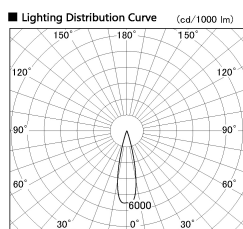

Item no. DD126-2525MW9030-LX

Series Name: Cledy versa L-G Antiglare
(DD126_AG-LX)

■ Direct Horizontal Illuminance DD126-2525MW9030-LX

Illuminance Angle	Beam Angle	Vertical Illuminance (lx)
24°	25°	40320
1		10080
		4480
850		2520
2		1610
1270		1120
3		820
1700		630

Installation	Recessed mount
Type	Cledy versa L-G Antiglare (DD126_AG-LX)
Fixture wattage	24W
Beam angle	25deg
Color Temp.	3000K
CRI	Ra>90
Luminous	1856 lm
Body	Die-cast aluminum alloy
Body finish	N/A
Trim finish	White
Reflector finish	Mirror
IP Rate	IP20
Light source	COB module
Input Voltage	AC220~240V
Dimming Type	Non-Dimmable
Certificate	CE,CCC
Cut Hole	125mm