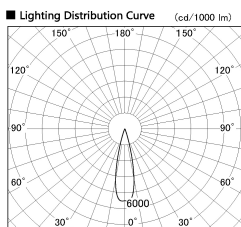

Item no. DD126-2525MW9030-LX

Series Name: Cledy versa L-G Antiglare
(DD126_AG-LX)

Installation	Recessed mount
Type	Cledy versa L-G Antiglare (DD126_AG-LX)
Fixture wattage	24W
Beam angle	25deg
Color Temp.	3000K
CRI	Ra>90
Luminous	1856 lm
Body	Die-castaluminumalloy
Body finish	N/A
Trim finish	White
Reflector finish	Mirror
IP Rate	IP20
Light source	COB module
Input Voltage	AC220~240V
Dimming Type	Non-Dimmable
Certificate	CE,CCC
Cut Hole	125mm

■ Direct Horizontal Illuminance DD126-2525MW9030-LX

Illuminance Angle	Beam Angle	Vertical Illuminance(lx)
24°	25°	40320
1		10080
		4480
2		2520
		1610
3		1120
		820
1700 m		630