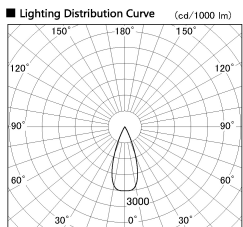

Item no. DD126-2535MW9030-LX

Series Name: Cledy versa L-G Antiglare
(DD126_AG-LX)

Installation	Recessed mount
Type	Cledy versa L-G Antiglare (DD126_AG-LX)
Fixture wattage	24W
Beam angle	38deg
Color Temp.	3000K
CRI	Ra>90
Luminous	1874 lm
Body	Die-castaluminumalloy
Body finish	N/A
Trim finish	White
Reflector finish	Mirror
IP Rate	IP20
Light source	COB module
Input Voltage	AC220~240V
Dimming Type	Non-Dimmable
Certificate	CE,CCC
Cut Hole	125mm