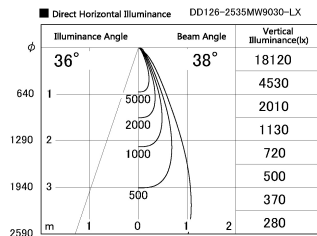

Item no. DD126-2535MW9030-LX

Series Name: Cledy versa L-G Antiglare
(DD126_AG-LX)

Installation	Recessed mount
Type	Cledy versa L-G Antiglare (DD126_AG-LX)
Fixture wattage	24W
Beam angle	38deg
Color Temp.	3000K
CRI	Ra>90
Luminous	1874 lm
Body	Die-castaluminumalloy
Body finish	N/A
Trim finish	White
Reflector finish	Mirror
IP Rate	IP20
Light source	COB module
Input Voltage	AC220~240V
Dimming Type	Non-Dimmable
Certificate	CE,CCC
Cut Hole	125mm