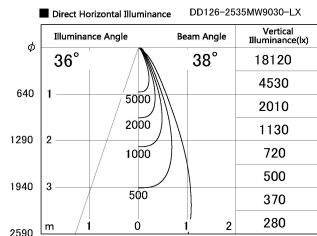

Item no. DD126-2535MW9030-LX

Series Name: Cledy versa L-G Antiglare  
(DD126\_AG-LX)

Installation	Recessed mount
Type	Cledy versa L-G Antiglare (DD126_AG-LX)
Fixture wattage	24W
Beam angle	38deg
Color Temp.	3000K
CRI	Ra>90
Luminous	1874 lm
Body	Die-castaluminumalloy
Body finish	N/A
Trim finish	White
Reflector finish	Mirror
IP Rate	IP20
Light source	COB module
Input Voltage	AC220~240V
Dimming Type	Non-Dimmable
Certificate	CE,CCC
Cut Hole	125mm