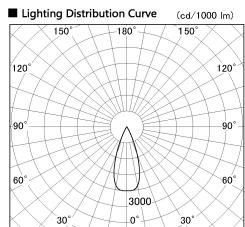

Item no. DD126-2535MW9030-LX

Series Name: Cledy versa L-G Antiglare  
(DD126\_AG-LX)

Installation	Recessed mount
Type	Cledy versa L-G Antiglare (DD126_AG-LX)
Fixture wattage	24W
Beam angle	38deg
Color Temp.	3000K
CRI	Ra>90
Luminous	1874 lm
Body	Die-castaluminumalloy
Body finish	N/A
Trim finish	White
Reflector finish	Mirror
IP Rate	IP20
Light source	COB module
Input Voltage	AC220~240V
Dimming Type	Non-Dimmable
Certificate	CE,CCC
Cut Hole	125mm