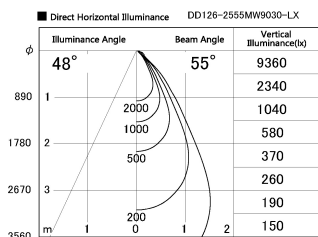

Item no. DD126-2555MW9030-LX

Series Name: Cledy versa L-G Antiglare
(DD126_AG-LX)

Installation	Recessed mount
Type	Cledy versa L-G Antiglare (DD126_AG-LX)
Fixture wattage	24W
Beam angle	55deg
Color Temp.	3000K
CRI	Ra>90
Luminous	1735 lm
Body	Die-cast aluminum alloy
Body finish	N/A
Trim finish	White
Reflector finish	Mirror
IP Rate	IP20
Light source	COB module
Input Voltage	AC220~240V
Dimming Type	Non-Dimmable
Certificate	CE,CCC
Cut Hole	125mm