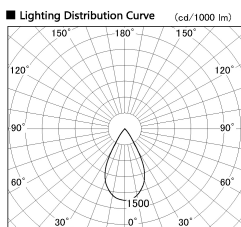

Item no. DD126-2555MW9030-LX

Series Name: Cledy versa L-G Antiglare
(DD126_AG-LX)

Installation	Recessed mount
Type	Cledy versa L-G Antiglare (DD126_AG-LX)
Fixture wattage	24W
Beam angle	55deg
Color Temp.	3000K
CRI	Ra>90
Luminous	1735 lm
Body	Die-cast aluminum alloy
Body finish	N/A
Trim finish	White
Reflector finish	Mirror
IP Rate	IP20
Light source	COB module
Input Voltage	AC220~240V
Dimming Type	Non-Dimmable
Certificate	CE,CCC
Cut Hole	125mm