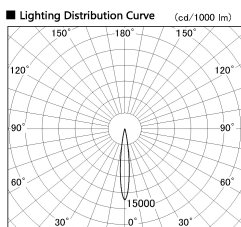

Item no. DD126-2015MW9030-LX

Series Name: Cledy versa L-G Antiglare  
(DD126\_AG-LX)

Installation	Recessed mount
Type	Cledy versa L-G Antiglare (DD126_AG-LX)
Fixture wattage	18.6W
Beam angle	14deg
Color Temp.	3000K
CRI	Ra>90
Luminous	1360 lm
Body	Die-castaluminumalloy
Body finish	N/A
Trim finish	White
Reflector finish	Mirror
IP Rate	IP20
Light source	COB module
Input Voltage	AC220~240V
Dimming Type	Non-Dimmable
Certificate	CE,CCC
Cut Hole	125mm

■ Direct Horizontal Illuminance DD126-2015MW9030-LX

Illuminance Angle	Beam Angle	Vertical Illuminance(lx)
13°	14°	73120
		18280
		8120
		4570
		2920
		2030
		1490
		1140