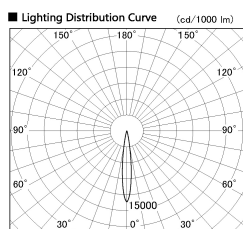

Item no. DD126-2015MW9030-LX

Series Name: Cledy versa L-G Antiglare
(DD126_AG-LX)

■ Direct Horizontal Illuminance DD126-2015MW9030-LX

| Illuminance Angle | Beam Angle | Vertical Illuminance (lx) |
|-------------------|------------|---------------------------|
| 13° | 14° | 73120 |
| | | 18280 |
| | | 8120 |
| | | 4570 |
| | | 2920 |
| | | 2030 |
| | | 1490 |
| | | 1140 |

| | |
|------------------|--|
| Installation | Recessed mount |
| Type | Cledy versa L-G Antiglare (DD126_AG-LX) |
| Fixture wattage | 18.6W |
| Beam angle | 14deg |
| Color Temp. | 3000K |
| CRI | Ra>90 |
| Luminous | 1360 lm |
| Body | Die-cast aluminum alloy |
| Body finish | N/A |
| Trim finish | White |
| Reflector finish | Mirror |
| IP Rate | IP20 |
| Light source | COB module |
| Input Voltage | AC220~240V |
| Dimming Type | Non-Dimmable |
| Certificate | CE,CCC |
| Cut Hole | 125mm |