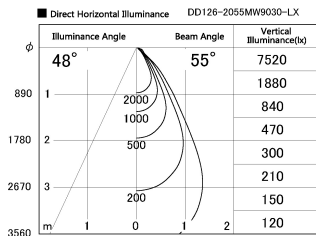

Item no. DD126-2055MW9030-LX

Series Name: Cledy versa L-G Antiglare
(DD126_AG-LX)

Installation	Recessed mount
Type	Cledy versa L-G Antiglare (DD126_AG-LX)
Fixture wattage	18.6W
Beam angle	55deg
Color Temp.	3000K
CRI	Ra>90
Luminous	1394 lm
Body	Die-castaluminumalloy
Body finish	N/A
Trim finish	White
Reflector finish	Mirror
IP Rate	IP20
Light source	COB module
Input Voltage	AC220~240V
Dimming Type	Non-Dimmable
Certificate	CE,CCC
Cut Hole	125mm