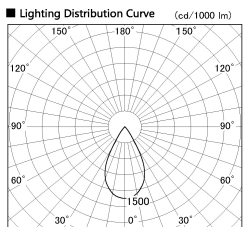

Item no. DD126-2055MW9030-LX

Series Name: Cledy versa L-G Antiglare
(DD126_AG-LX)

Installation	Recessed mount
Type	Cledy versa L-G Antiglare (DD126_AG-LX)
Fixture wattage	18.6W
Beam angle	55deg
Color Temp.	3000K
CRI	Ra>90
Luminous	1394 lm
Body	Die-castaluminumalloy
Body finish	N/A
Trim finish	White
Reflector finish	Mirror
IP Rate	IP20
Light source	COB module
Input Voltage	AC220~240V
Dimming Type	Non-Dimmable
Certificate	CE,CCC
Cut Hole	125mm