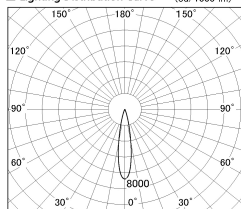

Installation	Recessed mount
Type	Cledy versa L-G Antiglare (DD126_AG-LX)
Fixture wattage	14W
Beam angle	19deg
Color Temp.	3000K
CRI	Ra>90
Luminous	1081 lm
Body	Die-castaluminumalloy
Body finish	N/A
Trim finish	White
Reflector finish	Mirror
IP Rate	IP20
Light source	COB module
Input Voltage	AC220~240V
Dimming Type	Non-Dimmable
Certificate	CE,CCC
Cut Hole	100mm

■ Lighting Distribution Curve (cd./1000 lm)