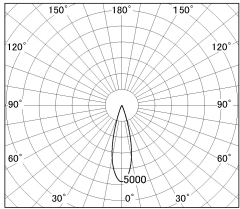

■ Lighting Distribution Curve (cd./1000 lm)