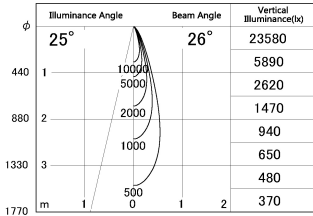

Item no. DD126-1425MW9030-LX

Series Name: Cledy versa L-G Antiglare
(DD126_AG-LX)

■ Lighting Distribution Curve (cd./1000 lm)

Installation	Recessed mount
Type	Cledy versa L-G Antiglare (DD126_AG-LX)
Fixture wattage	14W
Beam angle	26deg
Color Temp.	3000K
CRI	Ra>90
Luminous	1217 lm
Body	Die-castaluminumalloy
Body finish	N/A
Trim finish	White
Reflector finish	Mirror
IP Rate	IP20
Light source	COB module
Input Voltage	AC220~240V
Dimming Type	Non-Dimmable
Certificate	CE,CCC
Cut Hole	100mm