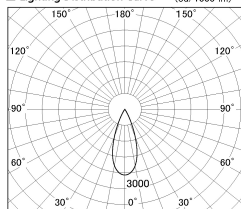

Installation	Recessed mount
Type	Cledy versa L-G Antiglare (DD126_AG-LX)
Fixture wattage	14W
Beam angle	38deg
Color Temp.	3000K
CRI	Ra>90
Luminous	1164 lm
Body	Die-castaluminumalloy
Body finish	N/A
Trim finish	White
Reflector finish	Mirror
IP Rate	IP20
Light source	COB module
Input Voltage	AC220~240V
Dimming Type	Non-Dimmable
Certificate	CE,CCC
Cut Hole	100mm

■ Lighting Distribution Curve (cd./1000 lm)