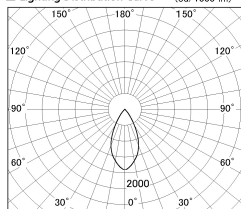

Installation	Recessed mount
Type	Cledy versa L-G Antiglare (DD126_AG-LX)
Fixture wattage	14W
Beam angle	48deg
Color Temp.	3000K
CRI	Ra>90
Luminous	1107 lm
Body	Die-castaluminumalloy
Body finish	N/A
Trim finish	White
Reflector finish	Mirror
IP Rate	IP20
Light source	COB module
Input Voltage	AC220~240V
Dimming Type	Non-Dimmable
Certificate	CE,CCC
Cut Hole	100mm

■ Lighting Distribution Curve (cd./1000 lm)