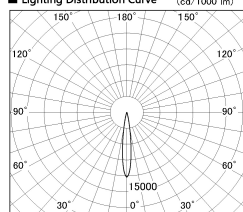

Installation	Recessed mount
Type	Cledy versa L-G Antiglare (DD126_AG-LX)
Fixture wattage	7.4W
Beam angle	14deg
Color Temp.	3000K
CRI	Ra>90
Luminous	557 lm
Body	Die-castaluminumalloy
Body finish	N/A
Trim finish	White
Reflector finish	Mirror
IP Rate	IP20
Light source	COB module
Input Voltage	AC220~240V
Dimming Type	Non-Dimmable
Certificate	CE,CCC
Cut Hole	100mm

■ Lighting Distribution Curve (cd./1000 lm)