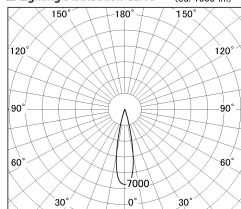

Installation	Recessed mount
Type	Cledy versa L-G Antiglare (DD126_AG-LX)
Fixture wattage	7.4W
Beam angle	22deg
Color Temp.	3000K
CRI	Ra>90
Luminous	616 lm
Body	Die-castaluminumalloy
Body finish	N/A
Trim finish	White
Reflector finish	Mirror
IP Rate	IP20
Light source	COB module
Input Voltage	AC220~240V
Dimming Type	Non-Dimmable
Certificate	CE,CCC
Cut Hole	100mm

■ Lighting Distribution Curve (cd./1000 lm)