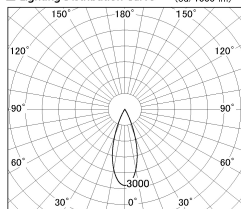

Installation	Recessed mount
Type	Cledy versa L-G Antiglare (DD126_AG-LX)
Fixture wattage	7.4W
Beam angle	34deg
Color Temp.	3000K
CRI	Ra>90
Luminous	590 lm
Body	Die-castaluminumalloy
Body finish	N/A
Trim finish	White
Reflector finish	Mirror
IP Rate	IP20
Light source	COB module
Input Voltage	AC220~240V
Dimming Type	Non-Dimmable
Certificate	CE,CCC
Cut Hole	100mm

■ Lighting Distribution Curve (cd./1000 lm)