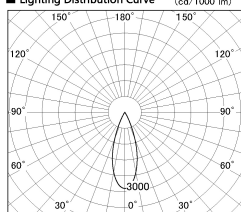

Installation	Recessed mount
Type	Cledy versa L-G Antiglare (DD126_AG-LX)
Fixture wattage	7.4W
Beam angle	34deg
Color Temp.	3000K
CRI	Ra>90
Luminous	590 lm
Body	Die-castaluminumalloy
Body finish	N/A
Trim finish	White
Reflector finish	Mirror
IP Rate	IP20
Light source	COB module
Input Voltage	AC220~240V
Dimming Type	Non-Dimmable
Certificate	CE,CCC
Cut Hole	100mm

■ Lighting Distribution Curve (cd./1000 lm)