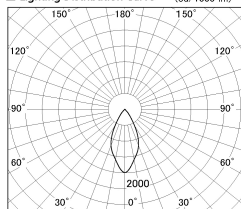

Installation	Recessed mount
Type	Cledy versa L-G Antiglare (DD126_AG-LX)
Fixture wattage	7.4W
Beam angle	48deg
Color Temp.	3000K
CRI	Ra>90
Luminous	558 lm
Body	Die-castaluminumalloy
Body finish	N/A
Trim finish	White
Reflector finish	Mirror
IP Rate	IP20
Light source	COB module
Input Voltage	AC220~240V
Dimming Type	Non-Dimmable
Certificate	CE,CCC
Cut Hole	100mm

■ Lighting Distribution Curve (cd./1000 lm)