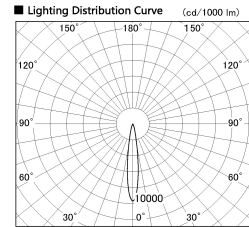

Item no. DD126-4015MW9035-LX

Series Name: Cledy versa L-G Antiglare  
(DD126\_AG-LX)

Installation	Recessed mount
Type	Cledy versa L-G Antiglare (DD126_AG-LX)
Fixture wattage	38.5W
Beam angle	15deg
Color Temp.	3500K
CRI	Ra>90
Luminous	3288 lm
Body	Die-cast aluminum alloy
Body finish	N/A
Trim finish	White
Reflector finish	Mirror
IP Rate	IP20
Light source	COB module
Input Voltage	AC220~240V
Dimming Type	Non-Dimmable
Certificate	CE,CCC
Cut Hole	150mm