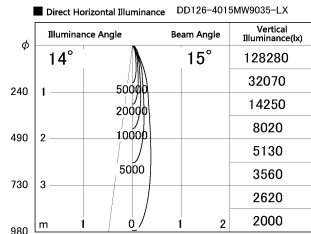

Item no. DD126-4015MW9035-LX

Series Name: Cledy versa L-G Antiglare  
(DD126\_AG-LX)

Installation	Recessed mount
Type	Cledy versa L-G Antiglare (DD126_AG-LX)
Fixture wattage	38.5W
Beam angle	15deg
Color Temp.	3500K
CRI	Ra>90
Luminous	3288 lm
Body	Die-cast aluminum alloy
Body finish	N/A
Trim finish	White
Reflector finish	Mirror
IP Rate	IP20
Light source	COB module
Input Voltage	AC220~240V
Dimming Type	Non-Dimmable
Certificate	CE,CCC
Cut Hole	150mm