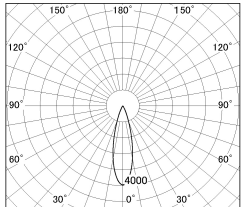

Installation	Recessed mount
Type	Cledy versa L-G Antiglare (DD126_AG-LX)
Fixture wattage	38.5W
Beam angle	27deg
Color Temp.	3500K
CRI	Ra>90
Luminous	3482 lm
Body	Die-castaluminumalloy
Body finish	N/A
Trim finish	White
Reflector finish	Mirror
IP Rate	IP20
Light source	COB module
Input Voltage	AC220~240V
Dimming Type	Non-Dimmable
Certificate	CE,CCC
Cut Hole	150mm

■ Lighting Distribution Curve (cd/1000 lm)