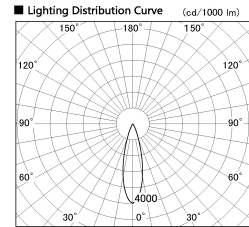

Item no. DD126-4025MW9035-LX

Series Name: Cledy versa L-G Antiglare
(DD126_AG-LX)

Installation	Recessed mount
Type	Cledy versa L-G Antiglare (DD126_AG-LX)
Fixture wattage	38.5W
Beam angle	27deg
Color Temp.	3500K
CRI	Ra>90
Luminous	3482 lm
Body	Die-castaluminumalloy
Body finish	N/A
Trim finish	White
Reflector finish	Mirror
IP Rate	IP20
Light source	COB module
Input Voltage	AC220~240V
Dimming Type	Non-Dimmable
Certificate	CE,CCC
Cut Hole	150mm