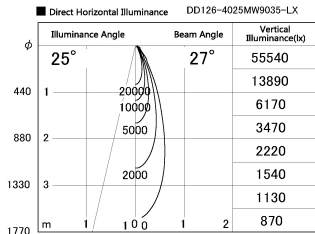

Item no. DD126-4025MW9035-LX

Series Name: Cledy versa L-G Antiglare
(DD126_AG-LX)

Installation	Recessed mount
Type	Cledy versa L-G Antiglare (DD126_AG-LX)
Fixture wattage	38.5W
Beam angle	27deg
Color Temp.	3500K
CRI	Ra>90
Luminous	3482 lm
Body	Die-castaluminumalloy
Body finish	N/A
Trim finish	White
Reflector finish	Mirror
IP Rate	IP20
Light source	COB module
Input Voltage	AC220~240V
Dimming Type	Non-Dimmable
Certificate	CE,CCC
Cut Hole	150mm