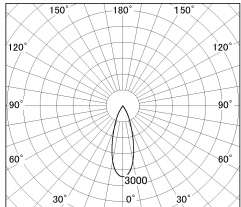

Installation	Recessed mount
Type	Cledy versa L-G Antiglare (DD126_AG-LX)
Fixture wattage	38.5W
Beam angle	32deg
Color Temp.	3500K
CRI	Ra>90
Luminous	3423 lm
Body	Die-castaluminumalloy
Body finish	N/A
Trim finish	White
Reflector finish	Mirror
IP Rate	IP20
Light source	COB module
Input Voltage	AC220~240V
Dimming Type	Non-Dimmable
Certificate	CE,CCC
Cut Hole	150mm

■ Lighting Distribution Curve (cd/1000 lm)