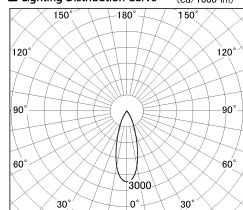

Installation	Recessed mount
Type	Cledy versa L-G Antiglare (DD126_AG-LX)
Fixture wattage	38.5W
Beam angle	32deg
Color Temp.	3500K
CRI	Ra>90
Luminous	3423 lm
Body	Die-castaluminumalloy
Body finish	N/A
Trim finish	White
Reflector finish	Mirror
IP Rate	IP20
Light source	COB module
Input Voltage	AC220~240V
Dimming Type	Non-Dimmable
Certificate	CE,CCC
Cut Hole	150mm

■ Lighting Distribution Curve (cd/1000 lm)