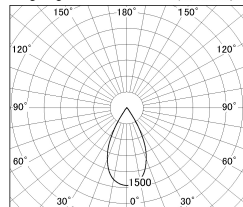

Installation	Recessed mount
Type	Cledy versa L-G Antiglare (DD126_AG-LX)
Fixture wattage	38.5W
Beam angle	51deg
Color Temp.	3500K
CRI	Ra>90
Luminous	2950 lm
Body	Die-castaluminumalloy
Body finish	N/A
Trim finish	White
Reflector finish	Mirror
IP Rate	IP20
Light source	COB module
Input Voltage	AC220~240V
Dimming Type	Non-Dimmable
Certificate	CE,CCC
Cut Hole	150mm

■ Lighting Distribution Curve (cd/1000 lm)