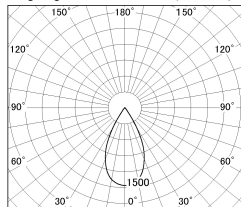

Installation	Recessed mount
Type	Cledy versa L-G Antiglare (DD126_AG-LX)
Fixture wattage	38.5W
Beam angle	51deg
Color Temp.	3500K
CRI	Ra>90
Luminous	2950 lm
Body	Die-castaluminumalloy
Body finish	N/A
Trim finish	White
Reflector finish	Mirror
IP Rate	IP20
Light source	COB module
Input Voltage	AC220~240V
Dimming Type	Non-Dimmable
Certificate	CE,CCC
Cut Hole	150mm

■ Lighting Distribution Curve (cd/1000 lm)