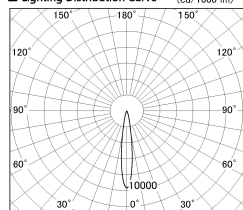

Installation	Recessed mount
Type	Cledy versa L-G Antiglare (DD126_AG-LX)
Fixture wattage	35.5W
Beam angle	15deg
Color Temp.	3500K
CRI	Ra>90
Luminous	3141 lm
Body	Die-castaluminumalloy
Body finish	N/A
Trim finish	White
Reflector finish	Mirror
IP Rate	IP20
Light source	COB module
Input Voltage	AC220~240V
Dimming Type	Non-Dimmable
Certificate	CE,CCC
Cut Hole	150mm

■ Lighting Distribution Curve (cd/1000 lm)

φ	Illuminance Angle	Beam Angle	Vertical Illuminance(lx)
	14°	15°	122540
240			30640
1			13620
			7660
490			4900
2			3400
			2500
730			1910
3			
980			
m