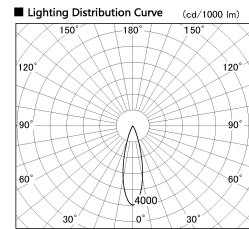

Item no. DD126-3725MW9035-LX

Series Name: Cledy versa L-G Antiglare
(DD126_AG-LX)

■ Direct Horizontal Illuminance DD126-3725MW9035-LX

Beam Angle	Vertical Illuminance (lx)
25°	52900
27°	13220
1	20000
1	10000
1	5880
2	3310
2	2120
3	1470
3	1080
1770 m	830

Installation	Recessed mount
Type	Cledy versa L-G Antiglare (DD126_AG-LX)
Fixture wattage	35.5W
Beam angle	27deg
Color Temp.	3500K
CRI	Ra>90
Luminous	3316 lm
Body	Die-cast aluminum alloy
Body finish	N/A
Trim finish	White
Reflector finish	Mirror
IP Rate	IP20
Light source	COB module
Input Voltage	AC220~240V
Dimming Type	Non-Dimmable
Certificate	CE,CCC
Cut Hole	150mm