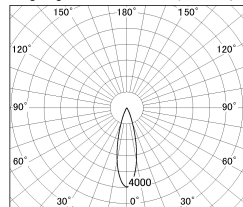

Installation	Recessed mount
Type	Cledy versa L-G Antiglare (DD126_AG-LX)
Fixture wattage	35.5W
Beam angle	27deg
Color Temp.	3500K
CRI	Ra>90
Luminous	3316 lm
Body	Die-castaluminumalloy
Body finish	N/A
Trim finish	White
Reflector finish	Mirror
IP Rate	IP20
Light source	COB module
Input Voltage	AC220~240V
Dimming Type	Non-Dimmable
Certificate	CE,CCC
Cut Hole	150mm

■ Lighting Distribution Curve (cd/1000 lm)

Illuminance Angle	Beam Angle	Vertical Illuminance(lx)
25°	27°	52900
440	1	20000
		10000
880	2	5000
		2000
1330	3	1000
		500
1770	m	100