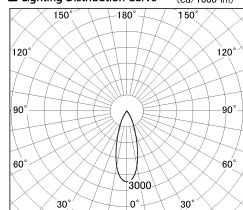

Installation	Recessed mount
Type	Cledy versa L-G Antiglare (DD126_AG-LX)
Fixture wattage	35.5W
Beam angle	32deg
Color Temp.	3500K
CRI	Ra>90
Luminous	3250 lm
Body	Die-castaluminumalloy
Body finish	N/A
Trim finish	White
Reflector finish	Mirror
IP Rate	IP20
Light source	COB module
Input Voltage	AC220~240V
Dimming Type	Non-Dimmable
Certificate	CE,CCC
Cut Hole	150mm

■ Lighting Distribution Curve (cd/1000 lm)