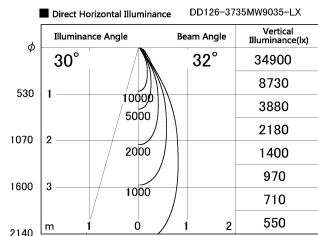

Item no. DD126-3735MW9035-LX

Series Name: Cledy versa L-G Antiglare
(DD126_AG-LX)

Installation	Recessed mount
Type	Cledy versa L-G Antiglare (DD126_AG-LX)
Fixture wattage	35.5W
Beam angle	32deg
Color Temp.	3500K
CRI	Ra>90
Luminous	3250 lm
Body	Die-castaluminumalloy
Body finish	N/A
Trim finish	White
Reflector finish	Mirror
IP Rate	IP20
Light source	COB module
Input Voltage	AC220~240V
Dimming Type	Non-Dimmable
Certificate	CE,CCC
Cut Hole	150mm