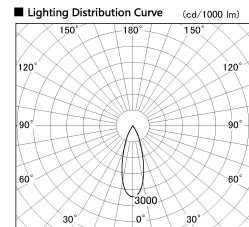

Item no. DD126-3735MW9035-LX

Series Name: Cledy versa L-G Antiglare
(DD126_AG-LX)

Installation	Recessed mount
Type	Cledy versa L-G Antiglare (DD126_AG-LX)
Fixture wattage	35.5W
Beam angle	32deg
Color Temp.	3500K
CRI	Ra>90
Luminous	3250 lm
Body	Die-castaluminumalloy
Body finish	N/A
Trim finish	White
Reflector finish	Mirror
IP Rate	IP20
Light source	COB module
Input Voltage	AC220~240V
Dimming Type	Non-Dimmable
Certificate	CE,CCC
Cut Hole	150mm