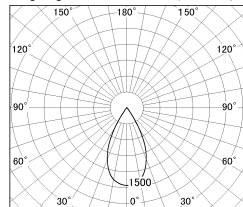

Installation	Recessed mount
Type	Cledy versa L-G Antiglare (DD126_AG-LX)
Fixture wattage	35.5W
Beam angle	51deg
Color Temp.	3500K
CRI	Ra>90
Luminous	2811 lm
Body	Die-castaluminumalloy
Body finish	N/A
Trim finish	White
Reflector finish	Mirror
IP Rate	IP20
Light source	COB module
Input Voltage	AC220~240V
Dimming Type	Non-Dimmable
Certificate	CE,CCC
Cut Hole	150mm

■ Lighting Distribution Curve (cd/1000 lm)