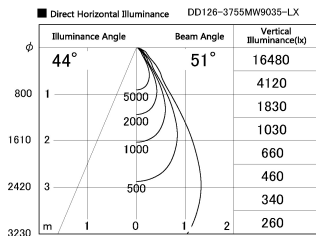

Item no. DD126-3755MW9035-LX

Series Name: Cledy versa L-G Antiglare
(DD126_AG-LX)

Installation	Recessed mount
Type	Cledy versa L-G Antiglare (DD126_AG-LX)
Fixture wattage	35.5W
Beam angle	51deg
Color Temp.	3500K
CRI	Ra>90
Luminous	2811 lm
Body	Die-castaluminumalloy
Body finish	N/A
Trim finish	White
Reflector finish	Mirror
IP Rate	IP20
Light source	COB module
Input Voltage	AC220~240V
Dimming Type	Non-Dimmable
Certificate	CE,CCC
Cut Hole	150mm