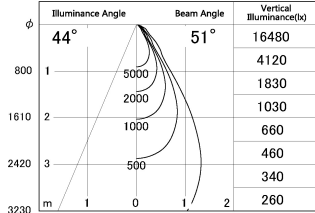

Item no. DD126-3755MW9035-LX

Series Name: Cledy versa L-G Antiglare
(DD126_AG-LX)

■ Lighting Distribution Curve (cd/1000 lm)

Installation	Recessed mount
Type	Cledy versa L-G Antiglare (DD126_AG-LX)
Fixture wattage	35.5W
Beam angle	51deg
Color Temp.	3500K
CRI	Ra>90
Luminous	2811 lm
Body	Die-castaluminumalloy
Body finish	N/A
Trim finish	White
Reflector finish	Mirror
IP Rate	IP20
Light source	COB module
Input Voltage	AC220~240V
Dimming Type	Non-Dimmable
Certificate	CE,CCC
Cut Hole	150mm