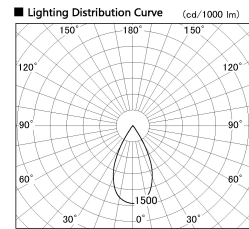

Item no. DD126-3755MW9035-LX

Series Name: Cledy versa L-G Antiglare
(DD126_AG-LX)

Installation	Recessed mount
Type	Cledy versa L-G Antiglare (DD126_AG-LX)
Fixture wattage	35.5W
Beam angle	51deg
Color Temp.	3500K
CRI	Ra>90
Luminous	2811 lm
Body	Die-castaluminumalloy
Body finish	N/A
Trim finish	White
Reflector finish	Mirror
IP Rate	IP20
Light source	COB module
Input Voltage	AC220~240V
Dimming Type	Non-Dimmable
Certificate	CE,CCC
Cut Hole	150mm