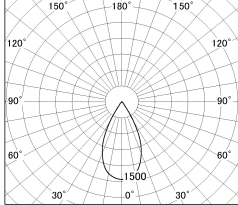

■ Lighting Distribution Curve (cd/1000 lm)