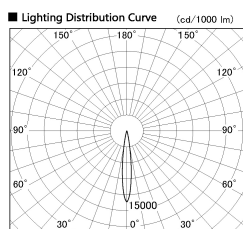

Item no. DD126-2515MW9035-LX

Series Name: Cledy versa L-G Antiglare
(DD126_AG-LX)

Installation	Recessed mount
Type	Cledy versa L-G Antiglare (DD126_AG-LX)
Fixture wattage	24W
Beam angle	14deg
Color Temp.	3500K
CRI	Ra>90
Luminous	1769 lm
Body	Die-castaluminumalloy
Body finish	N/A
Trim finish	White
Reflector finish	Mirror
IP Rate	IP20
Light source	COB module
Input Voltage	AC220~240V
Dimming Type	Non-Dimmable
Certificate	CE,CCC
Cut Hole	125mm

■ Direct Horizontal Illuminance DD126-2515MW9035-LX

φ	Illuminance Angle	Beam Angle	Vertical Illuminance(lx)
1	13°	14°	95120
2			23780
3			10570
4			5940
5			3800
6			2640
8			1940
10			1490