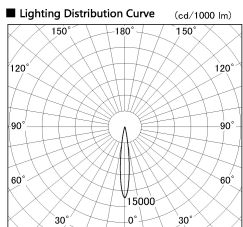

Item no. DD126-2515MW9035-LX

Series Name: Cledy versa L-G Antiglare
(DD126_AG-LX)

■ Direct Horizontal Illuminance DD126-2515MW9035-LX

φ	Illuminance Angle	Beam Angle	Vertical Illuminance (lx)
1	13°	14°	95120
2			23780
3			10570
4			5940
5			3800
6			2640
8			1940
10			1490

Installation	Recessed mount
Type	Cledy versa L-G Antiglare (DD126_AG-LX)
Fixture wattage	24W
Beam angle	14deg
Color Temp.	3500K
CRI	Ra>90
Luminous	1769 lm
Body	Die-castaluminumalloy
Body finish	N/A
Trim finish	White
Reflector finish	Mirror
IP Rate	IP20
Light source	COB module
Input Voltage	AC220~240V
Dimming Type	Non-Dimmable
Certificate	CE,CCC
Cut Hole	125mm