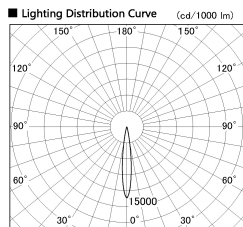

Item no. DD126-2515MW9035-LX

Series Name: Cledy versa L-G Antiglare  
(DD126\_AG-LX)

■ Direct Horizontal Illuminance DD126-2515MW9035-LX

φ	Illuminance Angle	Beam Angle	Vertical Illuminance (lx)
1	13°	14°	95120
2			23780
3			10570
4			5940
5			3800
6			2640
8			1940
10			1490

Installation	Recessed mount
Type	Cledy versa L-G Antiglare (DD126_AG-LX)
Fixture wattage	24W
Beam angle	14deg
Color Temp.	3500K
CRI	Ra>90
Luminous	1769 lm
Body	Die-castaluminumalloy
Body finish	N/A
Trim finish	White
Reflector finish	Mirror
IP Rate	IP20
Light source	COB module
Input Voltage	AC220~240V
Dimming Type	Non-Dimmable
Certificate	CE,CCC
Cut Hole	125mm