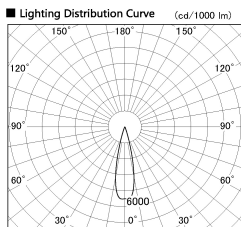

Item no. DD126-2525MW9035-LX

Series Name: Cledy versa L-G Antiglare  
(DD126\_AG-LX)

■ Direct Horizontal Illuminance DD126-2525MW9035-LX

Illuminance Angle	Beam Angle	Vertical Illuminance (lx)
24°	25°	41930
1		10480
2		4660
3		2620
1700		1680
		1160
		860
		660

Installation	Recessed mount
Type	Cledy versa L-G Antiglare (DD126_AG-LX)
Fixture wattage	24W
Beam angle	25deg
Color Temp.	3500K
CRI	Ra>90
Luminous	1930 lm
Body	Die-cast aluminum alloy
Body finish	N/A
Trim finish	White
Reflector finish	Mirror
IP Rate	IP20
Light source	COB module
Input Voltage	AC220~240V
Dimming Type	Non-Dimmable
Certificate	CE,CCC
Cut Hole	125mm