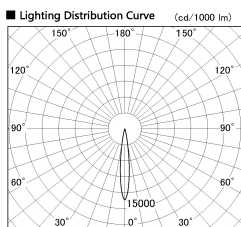

Item no. DD126-2015MW9035-LX

Series Name: Cledy versa L-G Antiglare
(DD126_AG-LX)

Installation	Recessed mount
Type	Cledy versa L-G Antiglare (DD126_AG-LX)
Fixture wattage	18.6W
Beam angle	14deg
Color Temp.	3500K
CRI	Ra>90
Luminous	1414 lm
Body	Die-castaluminumalloy
Body finish	N/A
Trim finish	White
Reflector finish	Mirror
IP Rate	IP20
Light source	COB module
Input Voltage	AC220~240V
Dimming Type	Non-Dimmable
Certificate	CE,CCC
Cut Hole	125mm

■ Direct Horizontal Illuminance DD126-2015MW9035-LX

φ	Illuminance Angle	Beam Angle	Vertical Illuminance(lx)		
220	13°	14°	76030		
1			19010		
450			8450		
2			4750		
680			3040		
3			2110		
910			1550		
m	1	0	1	2	1190