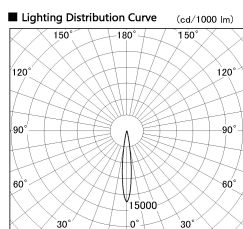

Item no. DD126-2015MW9035-LX

Series Name: Cledy versa L-G Antiglare
(DD126_AG-LX)

Installation	Recessed mount
Type	Cledy versa L-G Antiglare (DD126_AG-LX)
Fixture wattage	18.6W
Beam angle	14deg
Color Temp.	3500K
CRI	Ra>90
Luminous	1414 lm
Body	Die-castaluminumalloy
Body finish	N/A
Trim finish	White
Reflector finish	Mirror
IP Rate	IP20
Light source	COB module
Input Voltage	AC220~240V
Dimming Type	Non-Dimmable
Certificate	CE,CCC
Cut Hole	125mm

■ Direct Horizontal Illuminance DD126-2015MW9035-LX

φ	Illuminance Angle	Beam Angle	Vertical Illuminance(lx)	
220	13°	14°	76030	
1			19010	
			8450	
450			4750	
2			3040	
680			2110	
3			1550	
910			1190	
m	1	0	1	2