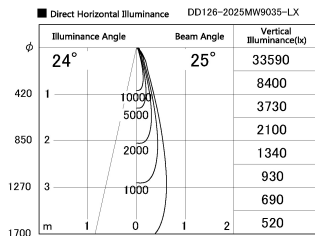

Item no. DD126-2025MW9035-LX

Series Name: Cledy versa L-G Antiglare
(DD126_AG-LX)

Installation	Recessed mount
Type	Cledy versa L-G Antiglare (DD126_AG-LX)
Fixture wattage	18.6W
Beam angle	25deg
Color Temp.	3500K
CRI	Ra>90
Luminous	1546 lm
Body	Die-castaluminumalloy
Body finish	N/A
Trim finish	White
Reflector finish	Mirror
IP Rate	IP20
Light source	COB module
Input Voltage	AC220~240V
Dimming Type	Non-Dimmable
Certificate	CE,CCC
Cut Hole	125mm