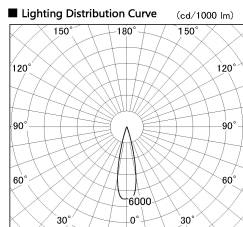

Item no. DD126-2025MW9035-LX

Series Name: Cledy versa L-G Antiglare
(DD126_AG-LX)

Installation	Recessed mount
Type	Cledy versa L-G Antiglare (DD126_AG-LX)
Fixture wattage	18.6W
Beam angle	25deg
Color Temp.	3500K
CRI	Ra>90
Luminous	1546 lm
Body	Die-castaluminumalloy
Body finish	N/A
Trim finish	White
Reflector finish	Mirror
IP Rate	IP20
Light source	COB module
Input Voltage	AC220~240V
Dimming Type	Non-Dimmable
Certificate	CE,CCC
Cut Hole	125mm