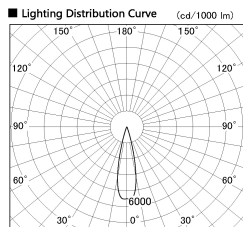

Item no. DD126-2025MW9035-LX

Series Name: Cledy versa L-G Antiglare
(DD126_AG-LX)

Installation	Recessed mount
Type	Cledy versa L-G Antiglare (DD126_AG-LX)
Fixture wattage	18.6W
Beam angle	25deg
Color Temp.	3500K
CRI	Ra>90
Luminous	1546 lm
Body	Die-cast aluminum alloy
Body finish	N/A
Trim finish	White
Reflector finish	Mirror
IP Rate	IP20
Light source	COB module
Input Voltage	AC220~240V
Dimming Type	Non-Dimmable
Certificate	CE,CCC
Cut Hole	125mm