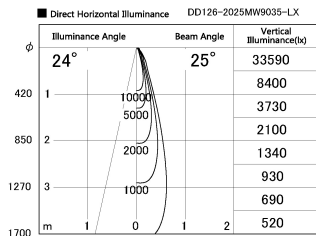

Item no. DD126-2025MW9035-LX

Series Name: Cledy versa L-G Antiglare
(DD126_AG-LX)

Installation	Recessed mount
Type	Cledy versa L-G Antiglare (DD126_AG-LX)
Fixture wattage	18.6W
Beam angle	25deg
Color Temp.	3500K
CRI	Ra>90
Luminous	1546 lm
Body	Die-cast aluminum alloy
Body finish	N/A
Trim finish	White
Reflector finish	Mirror
IP Rate	IP20
Light source	COB module
Input Voltage	AC220~240V
Dimming Type	Non-Dimmable
Certificate	CE,CCC
Cut Hole	125mm