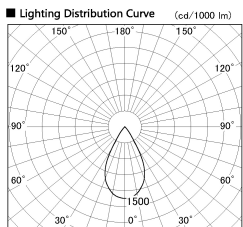

Item no. DD126-2055MW9035-LX

Series Name: Cledy versa L-G Antiglare  
(DD126\_AG-LX)

Installation	Recessed mount
Type	Cledy versa L-G Antiglare (DD126_AG-LX)
Fixture wattage	18.6W
Beam angle	55deg
Color Temp.	3500K
CRI	Ra>90
Luminous	1450 lm
Body	Die-cast aluminum alloy
Body finish	N/A
Trim finish	White
Reflector finish	Mirror
IP Rate	IP20
Light source	COB module
Input Voltage	AC220~240V
Dimming Type	Non-Dimmable
Certificate	CE,CCC
Cut Hole	125mm