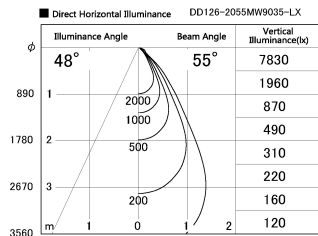

Item no. DD126-2055MW9035-LX

Series Name: Cledy versa L-G Antiglare  
(DD126\_AG-LX)

Installation	Recessed mount
Type	Cledy versa L-G Antiglare (DD126_AG-LX)
Fixture wattage	18.6W
Beam angle	55deg
Color Temp.	3500K
CRI	Ra>90
Luminous	1450 lm
Body	Die-cast aluminum alloy
Body finish	N/A
Trim finish	White
Reflector finish	Mirror
IP Rate	IP20
Light source	COB module
Input Voltage	AC220~240V
Dimming Type	Non-Dimmable
Certificate	CE,CCC
Cut Hole	125mm