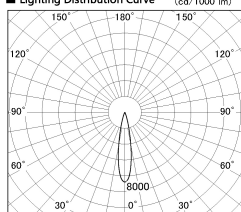

Installation	Recessed mount
Type	Cledy versa L-G Antiglare (DD126_AG-LX)
Fixture wattage	14W
Beam angle	19deg
Color Temp.	3500K
CRI	Ra>90
Luminous	1124 lm
Body	Die-castaluminumalloy
Body finish	N/A
Trim finish	White
Reflector finish	Mirror
IP Rate	IP20
Light source	COB module
Input Voltage	AC220~240V
Dimming Type	Non-Dimmable
Certificate	CE,CCC
Cut Hole	100mm

■ Lighting Distribution Curve (cd./1000 lm)