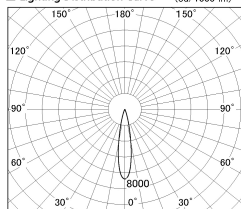

Installation	Recessed mount
Type	Cledy versa L-G Antiglare (DD126_AG-LX)
Fixture wattage	14W
Beam angle	19deg
Color Temp.	3500K
CRI	Ra>90
Luminous	1124 lm
Body	Die-castaluminumalloy
Body finish	N/A
Trim finish	White
Reflector finish	Mirror
IP Rate	IP20
Light source	COB module
Input Voltage	AC220~240V
Dimming Type	Non-Dimmable
Certificate	CE,CCC
Cut Hole	100mm

■ Lighting Distribution Curve (cd./1000 lm)