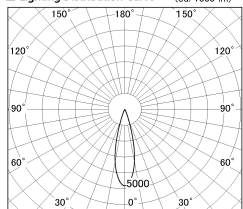

Installation	Recessed mount
Type	Cledy versa L-G Antiglare (DD126_AG-LX)
Fixture wattage	14W
Beam angle	26deg
Color Temp.	3500K
CRI	Ra>90
Luminous	1266 lm
Body	Die-castaluminumalloy
Body finish	N/A
Trim finish	White
Reflector finish	Mirror
IP Rate	IP20
Light source	COB module
Input Voltage	AC220~240V
Dimming Type	Non-Dimmable
Certificate	CE,CCC
Cut Hole	100mm

■ Lighting Distribution Curve (cd./1000 lm)