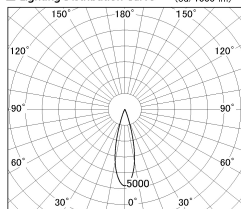

Installation	Recessed mount
Type	Cledy versa L-G Antiglare (DD126_AG-LX)
Fixture wattage	14W
Beam angle	26deg
Color Temp.	3500K
CRI	Ra>90
Luminous	1266 lm
Body	Die-castaluminumalloy
Body finish	N/A
Trim finish	White
Reflector finish	Mirror
IP Rate	IP20
Light source	COB module
Input Voltage	AC220~240V
Dimming Type	Non-Dimmable
Certificate	CE,CCC
Cut Hole	100mm

■ Lighting Distribution Curve (cd./1000 lm)