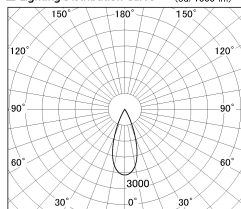

Installation	Recessed mount
Type	Cledy versa L-G Antiglare (DD126_AG-LX)
Fixture wattage	14W
Beam angle	38deg
Color Temp.	3500K
CRI	Ra>90
Luminous	1211 lm
Body	Die-castaluminumalloy
Body finish	N/A
Trim finish	White
Reflector finish	Mirror
IP Rate	IP20
Light source	COB module
Input Voltage	AC220~240V
Dimming Type	Non-Dimmable
Certificate	CE,CCC
Cut Hole	100mm

■ Lighting Distribution Curve (cd./1000 lm)