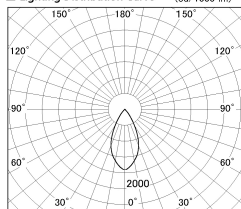

Installation	Recessed mount
Type	Cledy versa L-G Antiglare (DD126_AG-LX)
Fixture wattage	14W
Beam angle	48deg
Color Temp.	3500K
CRI	Ra>90
Luminous	1151 lm
Body	Die-castaluminumalloy
Body finish	N/A
Trim finish	White
Reflector finish	Mirror
IP Rate	IP20
Light source	COB module
Input Voltage	AC220~240V
Dimming Type	Non-Dimmable
Certificate	CE,CCC
Cut Hole	100mm

■ Lighting Distribution Curve (cd./1000 lm)