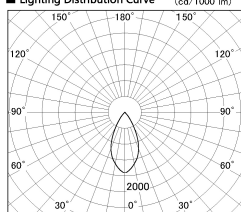

Installation	Recessed mount
Type	Cledy versa L-G Antiglare (DD126_AG-LX)
Fixture wattage	14W
Beam angle	48deg
Color Temp.	3500K
CRI	Ra>90
Luminous	1151 lm
Body	Die-castaluminumalloy
Body finish	N/A
Trim finish	White
Reflector finish	Mirror
IP Rate	IP20
Light source	COB module
Input Voltage	AC220~240V
Dimming Type	Non-Dimmable
Certificate	CE,CCC
Cut Hole	100mm

■ Lighting Distribution Curve (cd./1000 lm)