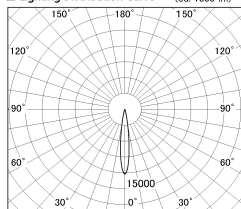

Installation	Recessed mount
Type	Cledy versa L-G Antiglare (DD126_AG-LX)
Fixture wattage	7.4W
Beam angle	14deg
Color Temp.	3500K
CRI	Ra>90
Luminous	579 lm
Body	Die-castaluminumalloy
Body finish	N/A
Trim finish	White
Reflector finish	Mirror
IP Rate	IP20
Light source	COB module
Input Voltage	AC220~240V
Dimming Type	Non-Dimmable
Certificate	CE,CCC
Cut Hole	100mm

■ Lighting Distribution Curve (cd./1000 lm)