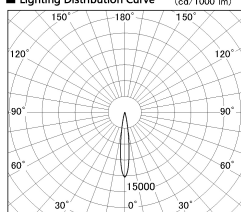

Installation	Recessed mount
Type	Cledy versa L-G Antiglare (DD126_AG-LX)
Fixture wattage	7.4W
Beam angle	14deg
Color Temp.	3500K
CRI	Ra>90
Luminous	579 lm
Body	Die-castaluminumalloy
Body finish	N/A
Trim finish	White
Reflector finish	Mirror
IP Rate	IP20
Light source	COB module
Input Voltage	AC220~240V
Dimming Type	Non-Dimmable
Certificate	CE,CCC
Cut Hole	100mm

■ Lighting Distribution Curve (cd./1000 lm)