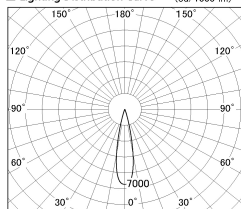

Installation	Recessed mount
Type	Cledy versa L-G Antiglare (DD126_AG-LX)
Fixture wattage	7.4W
Beam angle	22deg
Color Temp.	3500K
CRI	Ra>90
Luminous	641 lm
Body	Die-castaluminumalloy
Body finish	N/A
Trim finish	White
Reflector finish	Mirror
IP Rate	IP20
Light source	COB module
Input Voltage	AC220~240V
Dimming Type	Non-Dimmable
Certificate	CE,CCC
Cut Hole	100mm

■ Lighting Distribution Curve (cd./1000 lm)