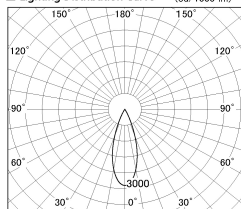

Installation	Recessed mount
Type	Cledy versa L-G Antiglare (DD126_AG-LX)
Fixture wattage	7.4W
Beam angle	34deg
Color Temp.	3500K
CRI	Ra>90
Luminous	614 lm
Body	Die-castaluminumalloy
Body finish	N/A
Trim finish	White
Reflector finish	Mirror
IP Rate	IP20
Light source	COB module
Input Voltage	AC220~240V
Dimming Type	Non-Dimmable
Certificate	CE,CCC
Cut Hole	100mm

■ Lighting Distribution Curve (cd./1000 lm)