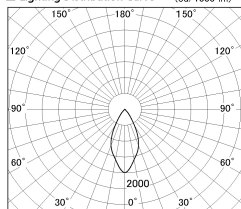

Installation	Recessed mount
Type	Cledy versa L-G Antiglare (DD126_AG-LX)
Fixture wattage	7.4W
Beam angle	48deg
Color Temp.	3500K
CRI	Ra>90
Luminous	580 lm
Body	Die-castaluminumalloy
Body finish	N/A
Trim finish	White
Reflector finish	Mirror
IP Rate	IP20
Light source	COB module
Input Voltage	AC220~240V
Dimming Type	Non-Dimmable
Certificate	CE,CCC
Cut Hole	100mm

■ Lighting Distribution Curve (cd./1000 lm)