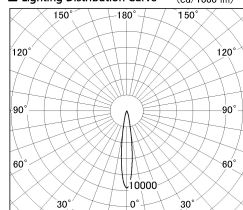

Installation	Recessed mount
Type	Cledy versa L-G Antiglare (DD126_AG-LX)
Fixture wattage	38.5W
Beam angle	15deg
Color Temp.	4000K
CRI	Ra>90
Luminous	3352 lm
Body	Die-castaluminumalloy
Body finish	N/A
Trim finish	White
Reflector finish	Mirror
IP Rate	IP20
Light source	COB module
Input Voltage	AC220~240V
Dimming Type	Non-Dimmable
Certificate	CE,CCC
Cut Hole	150mm

■ Lighting Distribution Curve (cd/1000 lm)

φ	Illuminance Angle	Beam Angle	Vertical Illuminance(lx)
	14°	15°	130770
240	50000		32690
	20000		14530
490	10000		8170
	5000		5230
730			3630
			2670
980			2040