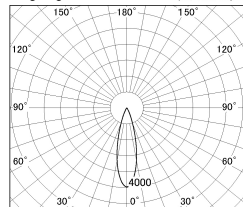

Installation	Recessed mount
Type	Cledy versa L-G Antiglare (DD126_AG-LX)
Fixture wattage	38.5W
Beam angle	27deg
Color Temp.	4000K
CRI	Ra>90
Luminous	3549 lm
Body	Die-castaluminumalloy
Body finish	N/A
Trim finish	White
Reflector finish	Mirror
IP Rate	IP20
Light source	COB module
Input Voltage	AC220~240V
Dimming Type	Non-Dimmable
Certificate	CE,CCC
Cut Hole	150mm

■ Lighting Distribution Curve (cd/1000 lm)