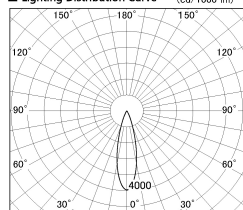

Installation	Recessed mount
Type	Cledy versa L-G Antiglare (DD126_AG-LX)
Fixture wattage	38.5W
Beam angle	27deg
Color Temp.	4000K
CRI	Ra>90
Luminous	3549 lm
Body	Die-castaluminumalloy
Body finish	N/A
Trim finish	White
Reflector finish	Mirror
IP Rate	IP20
Light source	COB module
Input Voltage	AC220~240V
Dimming Type	Non-Dimmable
Certificate	CE,CCC
Cut Hole	150mm

■ Lighting Distribution Curve (cd/1000 lm)