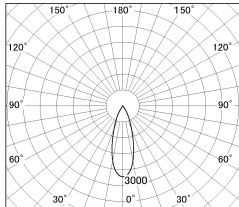

Installation	Recessed mount
Type	Cledy versa L-G Antiglare (DD126_AG-LX)
Fixture wattage	38.5W
Beam angle	32deg
Color Temp.	4000K
CRI	Ra>90
Luminous	3488 lm
Body	Die-castaluminumalloy
Body finish	N/A
Trim finish	White
Reflector finish	Mirror
IP Rate	IP20
Light source	COB module
Input Voltage	AC220~240V
Dimming Type	Non-Dimmable
Certificate	CE,CCC
Cut Hole	150mm

■ Lighting Distribution Curve (cd/1000 lm)