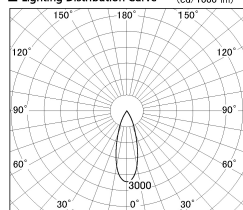

Installation	Recessed mount
Type	Cledy versa L-G Antiglare (DD126_AG-LX)
Fixture wattage	38.5W
Beam angle	32deg
Color Temp.	4000K
CRI	Ra>90
Luminous	3488 lm
Body	Die-castaluminumalloy
Body finish	N/A
Trim finish	White
Reflector finish	Mirror
IP Rate	IP20
Light source	COB module
Input Voltage	AC220~240V
Dimming Type	Non-Dimmable
Certificate	CE,CCC
Cut Hole	150mm

■ Lighting Distribution Curve (cd/1000 lm)