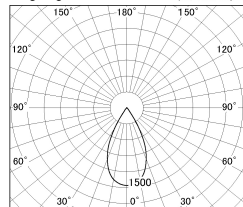

Installation	Recessed mount
Type	Cledy versa L-G Antiglare (DD126_AG-LX)
Fixture wattage	38.5W
Beam angle	51deg
Color Temp.	4000K
CRI	Ra>90
Luminous	3007 lm
Body	Die-castaluminumalloy
Body finish	N/A
Trim finish	White
Reflector finish	Mirror
IP Rate	IP20
Light source	COB module
Input Voltage	AC220~240V
Dimming Type	Non-Dimmable
Certificate	CE,CCC
Cut Hole	150mm

■ Lighting Distribution Curve (cd/1000 lm)