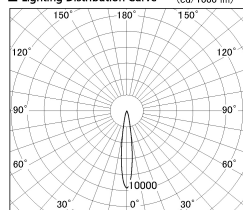

Installation	Recessed mount
Type	Cledy versa L-G Antiglare (DD126_AG-LX)
Fixture wattage	35.5W
Beam angle	15deg
Color Temp.	4000K
CRI	Ra>90
Luminous	3201 lm
Body	Die-castaluminumalloy
Body finish	N/A
Trim finish	White
Reflector finish	Mirror
IP Rate	IP20
Light source	COB module
Input Voltage	AC220~240V
Dimming Type	Non-Dimmable
Certificate	CE,CCC
Cut Hole	150mm

■ Lighting Distribution Curve (cd/1000 lm)

φ	Illuminance Angle	Beam Angle	Vertical Illuminance(lx)
	14°	15°	124880
240			31220
1			13880
490			7810
2			5000
730			3470
3			2550
980			1950
m