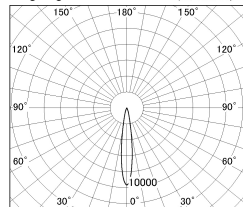

Installation	Recessed mount
Type	Cledy versa L-G Antiglare (DD126_AG-LX)
Fixture wattage	35.5W
Beam angle	15deg
Color Temp.	4000K
CRI	Ra>90
Luminous	3201 lm
Body	Die-castaluminumalloy
Body finish	N/A
Trim finish	White
Reflector finish	Mirror
IP Rate	IP20
Light source	COB module
Input Voltage	AC220~240V
Dimming Type	Non-Dimmable
Certificate	CE,CCC
Cut Hole	150mm

■ Lighting Distribution Curve (cd/1000 lm)

Beam Angle	Vertical Illuminance(lx)
14°	124880
15°	31220
16°	13880
17°	7810
18°	5000
19°	3470
20°	2550
21°	1950