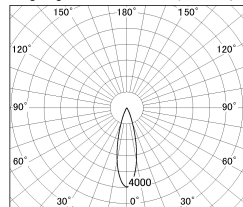

Installation	Recessed mount
Type	Cledy versa L-G Antiglare (DD126_AG-LX)
Fixture wattage	35.5W
Beam angle	27deg
Color Temp.	4000K
CRI	Ra>90
Luminous	3379 lm
Body	Die-castaluminumalloy
Body finish	N/A
Trim finish	White
Reflector finish	Mirror
IP Rate	IP20
Light source	COB module
Input Voltage	AC220~240V
Dimming Type	Non-Dimmable
Certificate	CE,CCC
Cut Hole	150mm

■ Lighting Distribution Curve (cd/1000 lm)