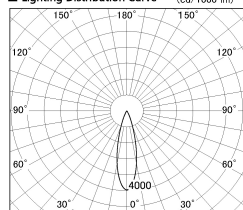

Installation	Recessed mount
Type	Cledy versa L-G Antiglare (DD126_AG-LX)
Fixture wattage	35.5W
Beam angle	27deg
Color Temp.	4000K
CRI	Ra>90
Luminous	3379 lm
Body	Die-castaluminumalloy
Body finish	N/A
Trim finish	White
Reflector finish	Mirror
IP Rate	IP20
Light source	COB module
Input Voltage	AC220~240V
Dimming Type	Non-Dimmable
Certificate	CE,CCC
Cut Hole	150mm

■ Lighting Distribution Curve (cd/1000 lm)