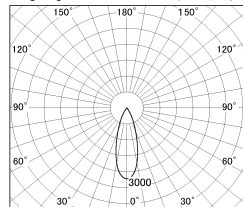

Installation	Recessed mount
Type	Cledy versa L-G Antiglare (DD126_AG-LX)
Fixture wattage	35.5W
Beam angle	32deg
Color Temp.	4000K
CRI	Ra>90
Luminous	3313 lm
Body	Die-castaluminumalloy
Body finish	N/A
Trim finish	White
Reflector finish	Mirror
IP Rate	IP20
Light source	COB module
Input Voltage	AC220~240V
Dimming Type	Non-Dimmable
Certificate	CE,CCC
Cut Hole	150mm

■ Lighting Distribution Curve (cd/1000 lm)