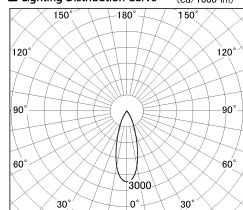

Installation	Recessed mount
Type	Cledy versa L-G Antiglare (DD126_AG-LX)
Fixture wattage	35.5W
Beam angle	32deg
Color Temp.	4000K
CRI	Ra>90
Luminous	3313 lm
Body	Die-castaluminumalloy
Body finish	N/A
Trim finish	White
Reflector finish	Mirror
IP Rate	IP20
Light source	COB module
Input Voltage	AC220~240V
Dimming Type	Non-Dimmable
Certificate	CE,CCC
Cut Hole	150mm

■ Lighting Distribution Curve (cd/1000 lm)