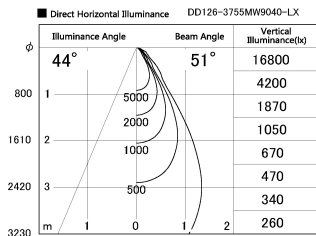

Item no. DD126-3755MW9040-LX

Series Name: Cledy versa L-G Antiglare  
(DD126\_AG-LX)

Installation	Recessed mount
Type	Cledy versa L-G Antiglare (DD126_AG-LX)
Fixture wattage	35.5W
Beam angle	51deg
Color Temp.	4000K
CRI	Ra>90
Luminous	2865 lm
Body	Die-castaluminumalloy
Body finish	N/A
Trim finish	White
Reflector finish	Mirror
IP Rate	IP20
Light source	COB module
Input Voltage	AC220~240V
Dimming Type	Non-Dimmable
Certificate	CE,CCC
Cut Hole	150mm