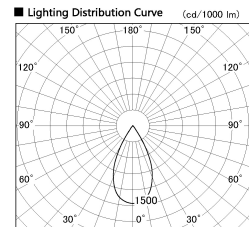

Item no. DD126-3755MW9040-LX

Series Name: Cledy versa L-G Antiglare  
(DD126\_AG-LX)

Installation	Recessed mount
Type	Cledy versa L-G Antiglare (DD126_AG-LX)
Fixture wattage	35.5W
Beam angle	51deg
Color Temp.	4000K
CRI	Ra>90
Luminous	2865 lm
Body	Die-castaluminumalloy
Body finish	N/A
Trim finish	White
Reflector finish	Mirror
IP Rate	IP20
Light source	COB module
Input Voltage	AC220~240V
Dimming Type	Non-Dimmable
Certificate	CE,CCC
Cut Hole	150mm