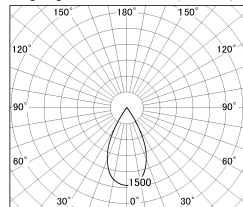

Installation	Recessed mount
Type	Cledy versa L-G Antiglare (DD126_AG-LX)
Fixture wattage	35.5W
Beam angle	51deg
Color Temp.	4000K
CRI	Ra>90
Luminous	2865 lm
Body	Die-castaluminumalloy
Body finish	N/A
Trim finish	White
Reflector finish	Mirror
IP Rate	IP20
Light source	COB module
Input Voltage	AC220~240V
Dimming Type	Non-Dimmable
Certificate	CE,CCC
Cut Hole	150mm

■ Lighting Distribution Curve (cd/1000 lm)