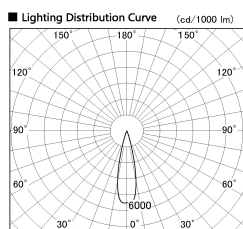

Item no. DD126-2525MW9040-LX

Series Name: Cledy versa L-G Antiglare
(DD126_AG-LX)

Installation	Recessed mount
Type	Cledy versa L-G Antiglare (DD126_AG-LX)
Fixture wattage	24W
Beam angle	25deg
Color Temp.	4000K
CRI	Ra>90
Luminous	1967 lm
Body	Die-castaluminumalloy
Body finish	N/A
Trim finish	White
Reflector finish	Mirror
IP Rate	IP20
Light source	COB module
Input Voltage	AC220~240V
Dimming Type	Non-Dimmable
Certificate	CE,CCC
Cut Hole	125mm

■ Direct Horizontal Illuminance DD126-2525MW9040-LX

Illuminance Angle	Beam Angle	Vertical Illuminance(lx)
24°	25°	42730
1		10680
2000lx		4750
1000lx		2670
500lx		1710
200lx		1190
100lx		870
670		670