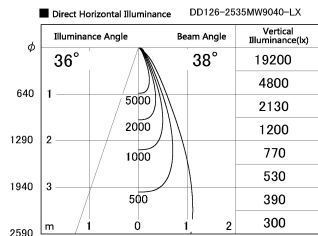

Item no. DD126-2535MW9040-LX

Series Name: Cledy versa L-G Antiglare
(DD126_AG-LX)

Installation	Recessed mount
Type	Cledy versa L-G Antiglare (DD126_AG-LX)
Fixture wattage	24W
Beam angle	38deg
Color Temp.	4000K
CRI	Ra>90
Luminous	1986 lm
Body	Die-castaluminumalloy
Body finish	N/A
Trim finish	White
Reflector finish	Mirror
IP Rate	IP20
Light source	COB module
Input Voltage	AC220~240V
Dimming Type	Non-Dimmable
Certificate	CE,CCC
Cut Hole	125mm