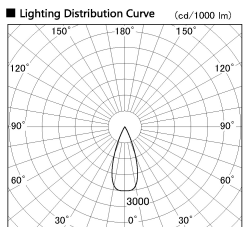

Item no. DD126-2535MW9040-LX

Series Name: Cledy versa L-G Antiglare
(DD126_AG-LX)

Installation	Recessed mount
Type	Cledy versa L-G Antiglare (DD126_AG-LX)
Fixture wattage	24W
Beam angle	38deg
Color Temp.	4000K
CRI	Ra>90
Luminous	1986 lm
Body	Die-castaluminumalloy
Body finish	N/A
Trim finish	White
Reflector finish	Mirror
IP Rate	IP20
Light source	COB module
Input Voltage	AC220~240V
Dimming Type	Non-Dimmable
Certificate	CE,CCC
Cut Hole	125mm