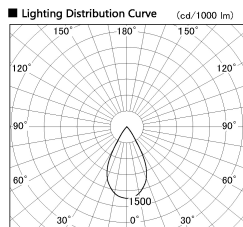

Item no. DD126-2555MW9040-LX

Series Name: Cledy versa L-G Antiglare
(DD126_AG-LX)

Installation	Recessed mount
Type	Cledy versa L-G Antiglare (DD126_AG-LX)
Fixture wattage	24W
Beam angle	55deg
Color Temp.	4000K
CRI	Ra>90
Luminous	1839 lm
Body	Die-castaluminumalloy
Body finish	N/A
Trim finish	White
Reflector finish	Mirror
IP Rate	IP20
Light source	COB module
Input Voltage	AC220~240V
Dimming Type	Non-Dimmable
Certificate	CE,CCC
Cut Hole	125mm