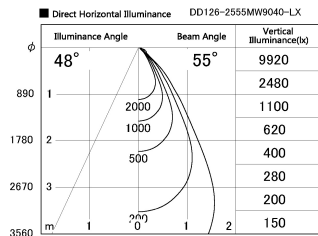

Item no. DD126-2555MW9040-LX

Series Name: Cledy versa L-G Antiglare
(DD126_AG-LX)

Installation	Recessed mount
Type	Cledy versa L-G Antiglare (DD126_AG-LX)
Fixture wattage	24W
Beam angle	55deg
Color Temp.	4000K
CRI	Ra>90
Luminous	1839 lm
Body	Die-castaluminumalloy
Body finish	N/A
Trim finish	White
Reflector finish	Mirror
IP Rate	IP20
Light source	COB module
Input Voltage	AC220~240V
Dimming Type	Non-Dimmable
Certificate	CE,CCC
Cut Hole	125mm