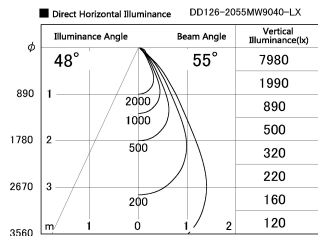

Item no. DD126-2055MW9040-LX

Series Name: Cledy versa L-G Antiglare
(DD126_AG-LX)

Installation	Recessed mount
Type	Cledy versa L-G Antiglare (DD126_AG-LX)
Fixture wattage	18.6W
Beam angle	55deg
Color Temp.	4000K
CRI	Ra>90
Luminous	1478 lm
Body	Die-castaluminumalloy
Body finish	N/A
Trim finish	White
Reflector finish	Mirror
IP Rate	IP20
Light source	COB module
Input Voltage	AC220~240V
Dimming Type	Non-Dimmable
Certificate	CE,CCC
Cut Hole	125mm