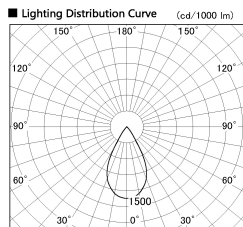

Item no. DD126-2055MW9040-LX

Series Name: Cledy versa L-G Antiglare
(DD126_AG-LX)

Installation	Recessed mount
Type	Cledy versa L-G Antiglare (DD126_AG-LX)
Fixture wattage	18.6W
Beam angle	55deg
Color Temp.	4000K
CRI	Ra>90
Luminous	1478 lm
Body	Die-castaluminumalloy
Body finish	N/A
Trim finish	White
Reflector finish	Mirror
IP Rate	IP20
Light source	COB module
Input Voltage	AC220~240V
Dimming Type	Non-Dimmable
Certificate	CE,CCC
Cut Hole	125mm