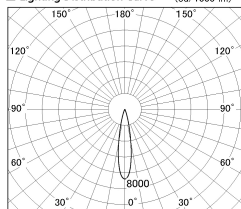

Installation	Recessed mount
Type	Cledy versa L-G Antiglare (DD126_AG-LX)
Fixture wattage	14W
Beam angle	19deg
Color Temp.	4000K
CRI	Ra>90
Luminous	1146 lm
Body	Die-castaluminumalloy
Body finish	N/A
Trim finish	White
Reflector finish	Mirror
IP Rate	IP20
Light source	COB module
Input Voltage	AC220~240V
Dimming Type	Non-Dimmable
Certificate	CE,CCC
Cut Hole	100mm

■ Lighting Distribution Curve (cd./1000 lm)