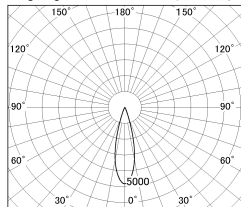

Installation	Recessed mount
Type	Cledy versa L-G Antiglare (DD126_AG-LX)
Fixture wattage	14W
Beam angle	26deg
Color Temp.	4000K
CRI	Ra>90
Luminous	1290 lm
Body	Die-castaluminumalloy
Body finish	N/A
Trim finish	White
Reflector finish	Mirror
IP Rate	IP20
Light source	COB module
Input Voltage	AC220~240V
Dimming Type	Non-Dimmable
Certificate	CE,CCC
Cut Hole	100mm

■ Lighting Distribution Curve (cd./1000 lm)