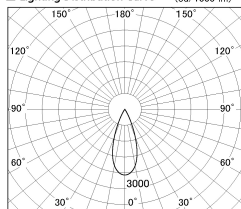

Installation	Recessed mount
Type	Cledy versa L-G Antiglare (DD126_AG-LX)
Fixture wattage	14W
Beam angle	38deg
Color Temp.	4000K
CRI	Ra>90
Luminous	1234 lm
Body	Die-castaluminumalloy
Body finish	N/A
Trim finish	White
Reflector finish	Mirror
IP Rate	IP20
Light source	COB module
Input Voltage	AC220~240V
Dimming Type	Non-Dimmable
Certificate	CE,CCC
Cut Hole	100mm

■ Lighting Distribution Curve (cd./1000 lm)